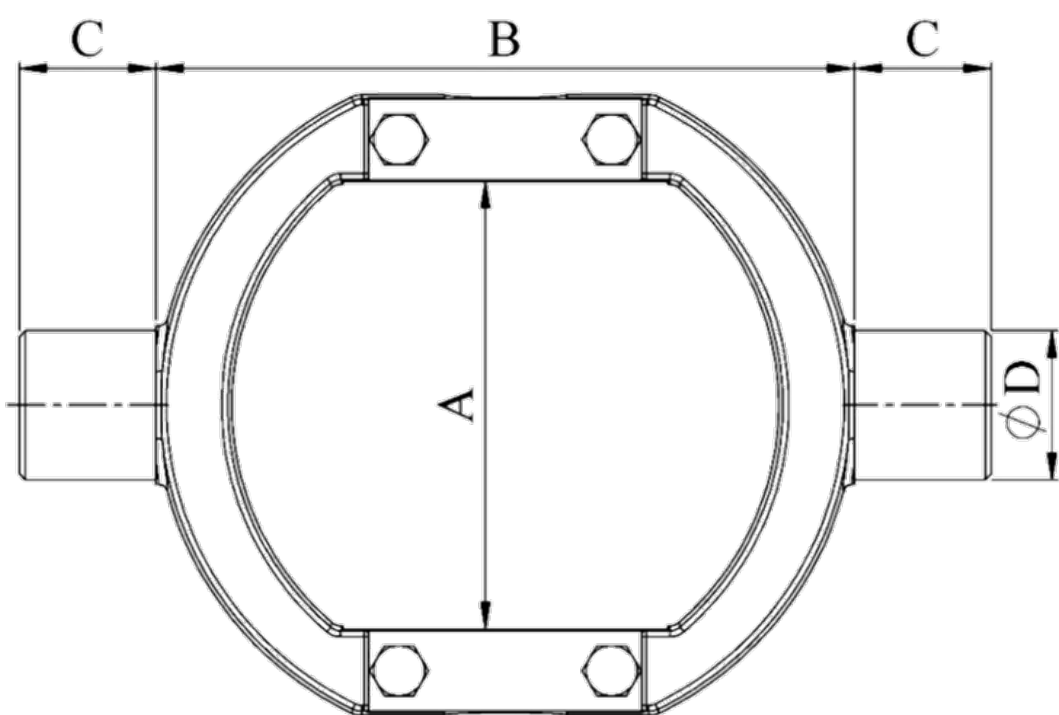

GRADLE

LWHC-GRADLE-09

TECHNICAL DIMENSIONS & INFORMATIONS

A	B	C	D	E	F	G	H	Weight (Kg)
150	230	45	50	40	29	108	60	10

NOTES

REVISIONS