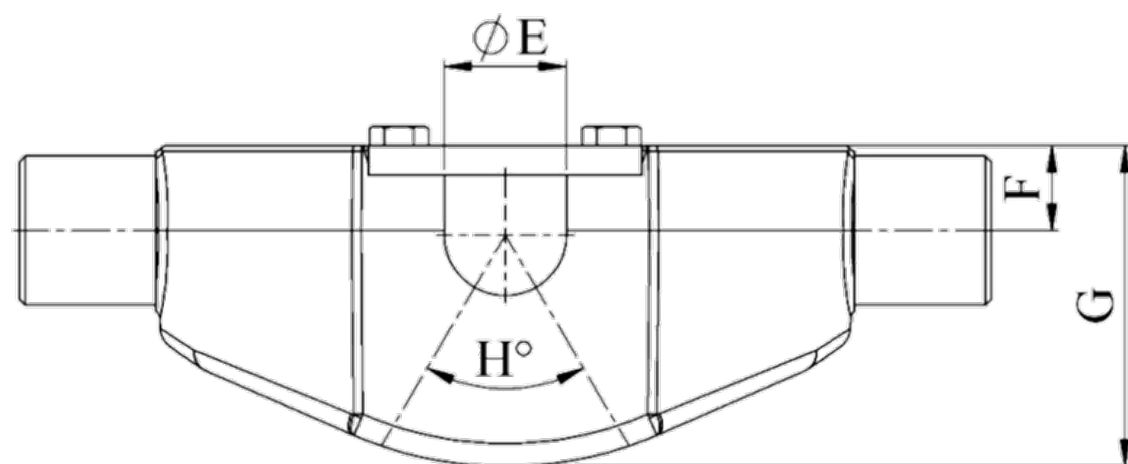

GRADLE

LWHC-GRADLE-09

TECHNICAL DIMENSIONS & INFORMATIONS

A	B	C	D	E	F	G	H	Weight (Kg)
150	230	45	50	40	29	108	60	10

NOTES

REVISIONS