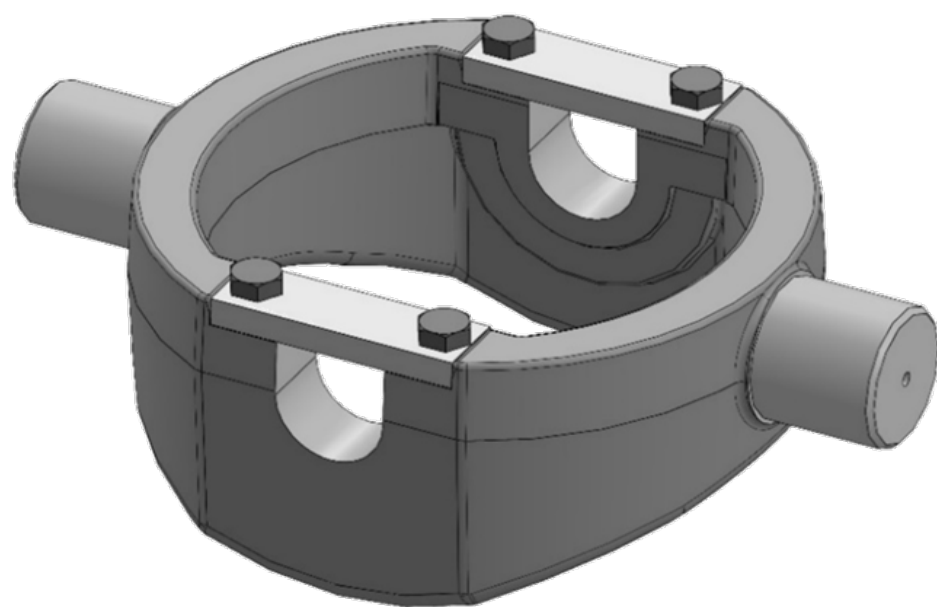

GRADLE

LWHC-GRADLE-09

TECHNICAL DIMENSIONS & INFORMATIONS

A	B	C	D	E	F	G	H	Weight (Kg)
150	230	45	50	40	29	108	60	10

NOTES

REVISIONS